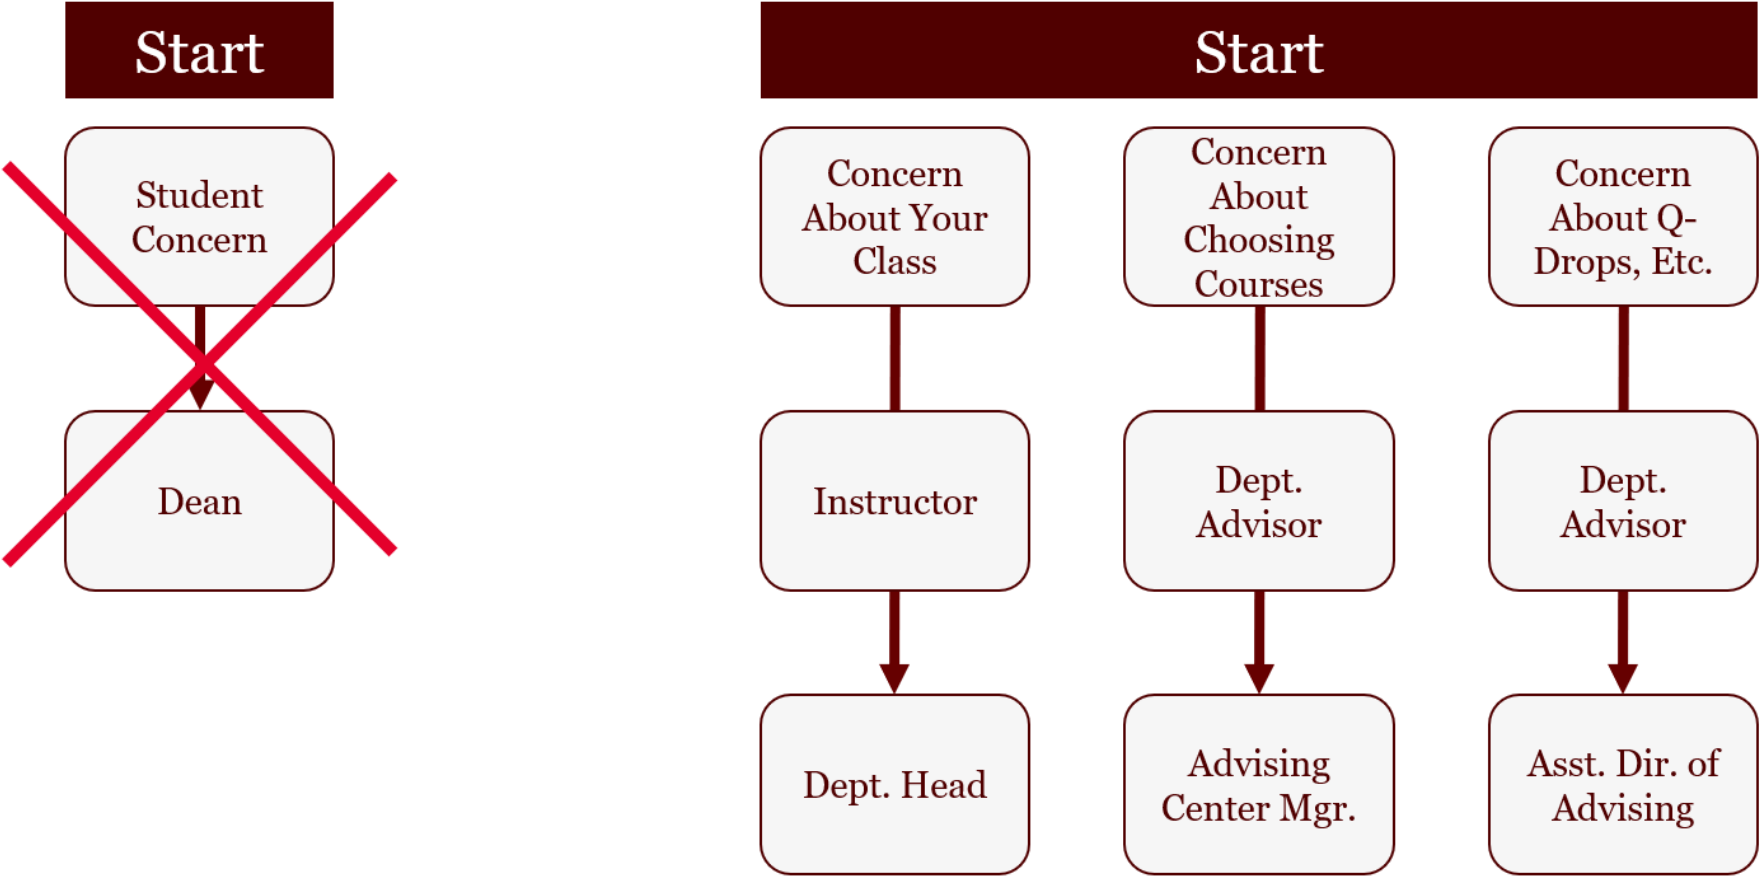

University Scholarship Application 2023-2024 for Continuing Students

Opens: October 15, 2023

Deadline: February 1, 2024

TEXAS A&M UNIVERSITY

Scholarships & Financial Aid

financialaid.tamu.edu

Where students get help with their concerns?