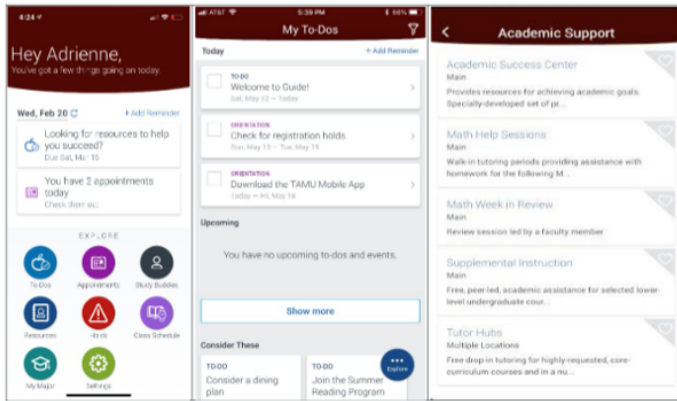

Student Success Resources

artsci.tamu.edu/contact/advising.html

ARTS & SCIENCES

ADVISING TEAM

studentsuccess.tamu.edu/NAVIGATE/For-Students

Student Rules

TEXAS A&M UNIVERSITY

student-rules.tamu.edu

TEXAS A&M UNIVERSITY

Math Learning Center

mlc.tamu.edu

TEXAS A&M UNIVERSITY

Scholarships & Financial Aid

financialaid.tamu.edu

Career Center

DIVISION OF STUDENT AFFAIRS

careercenter.tamu.edu

University Writing Center

ACADEMIC AFFAIRS

writingcenter.tamu.edu

Disability Resources

DIVISION OF STUDENT AFFAIRS

disability.tamu.edu

Academic Success Center

UNDERGRADUATE STUDIES

asc.tamu.edu

Counseling & Psychological Services

DIVISION OF STUDENT AFFAIRS

caps.tamu.edu